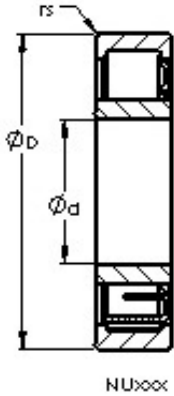

Double BALL BEARINGS CO, LTD

AST NU317 EM cylindrical roller bearings

Bearing No. NU317 EM

Size	85x180x41 mm
Bore Diameter	85 mm
Outer Diameter	180 mm
Width	41 mm
Bearing Type	NU
Bore Dia (d)	85.0000
Outer Dia (D)	180.0000
Width (B)	41.0000
Radius (min) (rs)	3.000
Dynamic Load Rating (Cr)	288,000
Static Load Rating (Cor)	325,000
Max Speed (Grease) (X1000 RPM)	3
Max Speed (Oil) (X1000 RPM)	4
Max. Shaft Shoulder Dia. Inner (Li)	108.0
Min. Housing Shoulder Dia., Outer (Lo)	160.0
Weight (g)	5,220.00
Precision	RBEC 1
Standard Clearance	C0
Material	52100 Chrome steel, or equivalent

NU317 EM Bearing 2D drawings and 3D CAD models