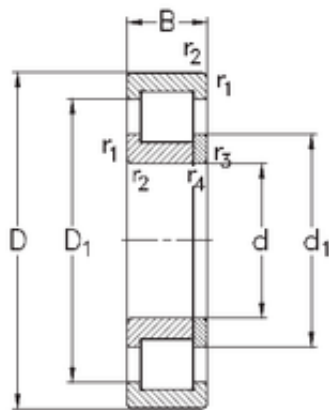

Double BALL BEARINGS CO, LTD

85 mm x 180 mm x 41 mm NKE NUP317-E-MA6 cylindrical roller bearings

Bearing No. NUP317-E-MA6

Size	85x180x41 mm
Bore Diameter	85 mm
Outer Diameter	180 mm
Width	41 mm
d	85 mm
F	108 mm
D	180 mm
B	41 mm
C	41 mm
r1 min.	3 mm
r2 min.	3 mm
r3 min.	3 mm
r4 min.	3 mm
Weight	5,3 Kg
Basic dynamic load rating (C)	340 kN
Basic static load rating (C0)	351 kN

NUP317-E-MA6 Bearing 2D drawings and 3D CAD models