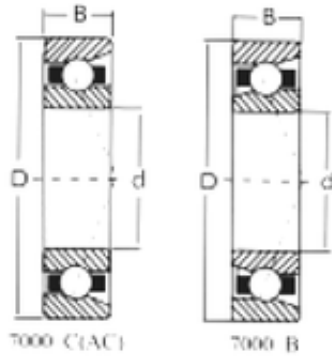

## Double BALL BEARINGS CO, LTD

75 mm x 130 mm x 25 mm Loyal 7215C angular contact ball bearings

Bearing No. 7215C

Size	75x130x25 mm
Bore Diameter	75 mm
Outer Diameter	130 mm
Width	25 mm
d	75 mm
D	130 mm
B	25 mm
C	25 mm

7215C Bearing 2D drawings and 3D CAD models