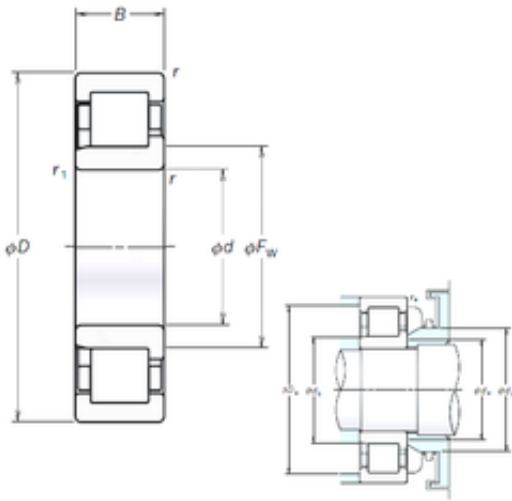

## Double BALL BEARINGS CO, LTD

NJ215EM Bearing 2D drawings and 3D CAD models

75 mm x 130 mm x 25 mm NSK NJ215EM  
cylindrical roller bearings

Bearing No. NJ215EM

Size	75x130x25 mm
Bore Diameter	75 mm
Outer Diameter	130 mm
Width	25 mm
d	75 mm
Fw	88,5 mm
D	130 mm
B	25 mm
C	25 mm
r min.	1,5 mm
r1 min.	1,5 mm
da min.	83 mm
Da max.	122 mm
db max.	86 mm
db min	83 mm
ra max.	1,5 mm
rb max.	1,5 mm
S	1,4 mm
Db max	122 mm
Weight	1,44 Kg
Basic dynamic load rating (C)	130 kN
Basic static load rating (C0)	156 kN
(Grease) Lubrication Speed	4800 r/min
Category	Cylindrical Roller Bearings
Inventory	0.0

## Double BALL BEARINGS CO, LTD

Manufacturer Name	NSK
Minimum Buy Quantity	N/A
Weight / Kilogram	1.5
EAN	0029176001697
Product Group	B04144
Bore Profile	Straight
Cage Material	Brass
Precision Class	RBEC 1   ISO P0
Number of Rows of Rollers	Single Row
Separable	Inner Ring - One Side
Rolling Element	Cylindrical Roller Bearing
Profile	Complete with Outer and Inner Ring
Snap Ring	No
Internal Clearance	C0-Medium
Retainer	Yes
Relubricatable	Yes
Inch - Metric	Metric
Other Features	Standard Capacity   1 Rib Inner Ring   2 Rib Outer Ring   Light Series   Cage on Outer Ring ID
Long Description	75MM Bore; Straight Bore Profile; 130MM Outside Diameter; 25MM Width; Brass Cage Material; RBEC 1   ISO P0; Single Row; Inner Ring - One Side Separable; No Snap Ring; Relubricatable; C0-Medium Intern
Category	Cylindrical Roller Bearing
UNSPSC	31171547
Harmonized Tariff Code	8482.50.00.00
Noun	Bearing
Manufacturer URL	<a href="http://www.nskamericas.co">http://www.nskamericas.co</a>