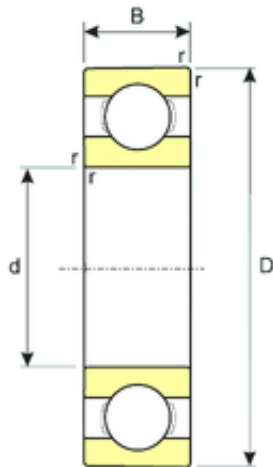

Double BALL BEARINGS CO, LTD

75 mm x 130 mm x 25 mm ISB 6215 deep groove ball bearings

Bearing No. 6215

Size	75x130x25 mm
Bore Diameter	75 mm
Outer Diameter	130 mm
Width	25 mm
d	75 mm
D	130 mm
B	25 mm
C	25 mm
Weight	1,2 Kg
Basic dynamic load rating (C)	67,7 kN
Basic static load rating (C0)	48,3 kN
(Grease) Lubrication Speed	5126 r/min

6215 Bearing 2D drawings and 3D CAD models