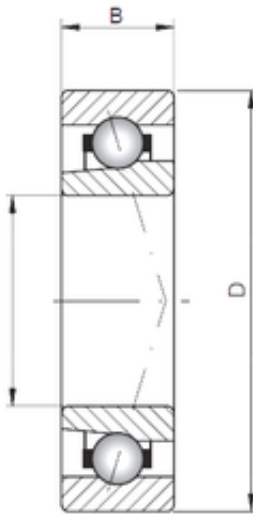

Double BALL BEARINGS CO, LTD

Loyal 7215 ATBP4 angular contact ball bearings

Bearing No. 7215 ATBP4

Size	75x130x25 mm
Bore Diameter	75 mm
Outer Diameter	130 mm
Width	25 mm
d	75 mm
D	130 mm
B1	25 mm
C	25 mm
Angle (°)	25 °
Weight	1,21 Kg
Basic dynamic load rating (C)	68 kN
Basic static load rating (C0)	60 kN
(Grease) Lubrication Speed	9500 r/min

7215 ATBP4 Bearing 2D drawings and 3D CAD models