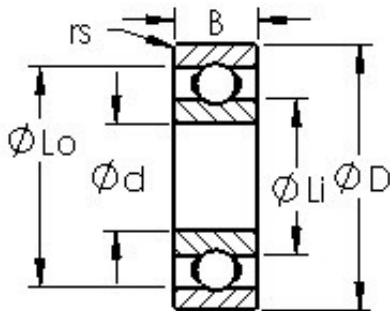

Double BALL BEARINGS CO, LTD

AST 6215 deep groove ball bearings

Bearing No. 6215

| | |
|--|------------------------------------|
| Size | 75x130x25 mm |
| Bore Diameter | 75 mm |
| Outer Diameter | 130 mm |
| Width | 25 mm |
| Bearing Type | Open |
| Bore Dia (d) | 75.0000 |
| Outer Dia (D) | 130.0000 |
| Width (B) | 25.0000 |
| Radius (min) (rs) | 1.500 |
| Dynamic Load Rating (Cr) | 67,400 |
| Static Load Rating (Cor) | 48,300 |
| Max Speed (Grease) (X1000 RPM) | 5 |
| Max Speed (Oil) (X1000 RPM) | 6 |
| Max. Shaft Shoulder Dia. Inner (Li) | 90.5 |
| Min. Housing Shoulder Dia., Outer (Lo) | 122.0 |
| Ball Qty | 11 |
| Ball Dia (Dw) | 17.4630 |
| Weight (g) | 1,170.00 |
| Precision | A1 |
| Standard Clearance | C0 |
| Material | 52100 Chrome steel (or equivalent) |

6215 Bearing 2D drawings and 3D CAD models