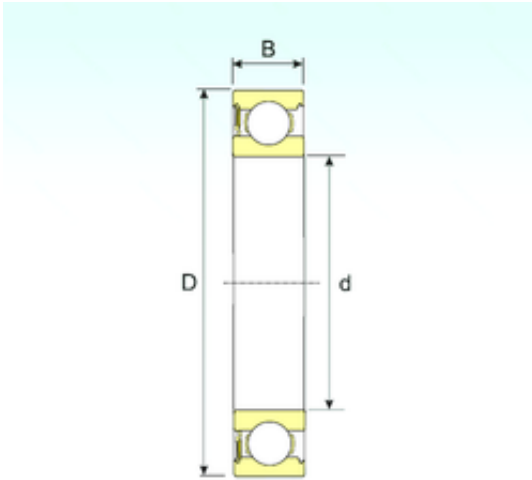

Double BALL BEARINGS CO, LTD

75 mm x 130 mm x 25 mm ISB 6215-RS deep groove ball bearings

Bearing No. 6215-RS

Size	75x130x25 mm
Bore Diameter	75 mm
Outer Diameter	130 mm
Width	25 mm
d	75 mm
D	130 mm
B	25 mm
C	25 mm
Weight	1,2 Kg
Basic dynamic load rating (C)	67,53 kN
Basic static load rating (C0)	48,02 kN

6215-RS Bearing 2D drawings and 3D CAD models