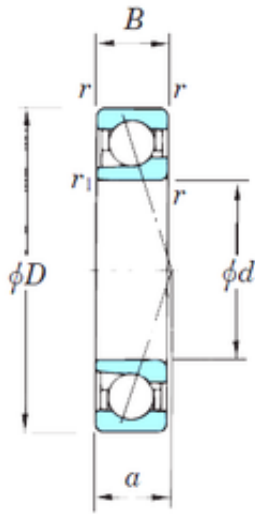

Double BALL BEARINGS CO, LTD

75 mm x 130 mm x 25 mm KOYO 7215CPA
angular contact ball bearings

Bearing No. 7215CPA

Size	75x130x25 mm
Bore Diameter	75 mm
Outer Diameter	130 mm
Width	25 mm
d	75 mm
D	130 mm
B	25 mm
C	25 mm
Angle (°)	15 °
a	26,2 mm
r min.	1,5 mm
r1 min.	1 mm
Weight	1,23 Kg
Basic dynamic load rating (C)	86,1 kN
Basic static load rating (C0)	70,6 kN
(Grease) Lubrication Speed	8 700 r/min
(Oil) Lubrication Speed	14 000 r/min

7215CPA Bearing 2D drawings and 3D CAD models