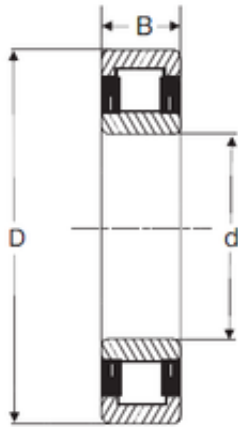

Double BALL BEARINGS CO, LTD

75 mm x 130 mm x 25 mm SIGMA NU 215
cylindrical roller bearings

Bearing No. NU 215

Size	75x130x25 mm
Bore Diameter	75 mm
Outer Diameter	130 mm
Width	25 mm
d	75 mm
D	130 mm
B	25 mm
C	25 mm

NU 215 Bearing 2D drawings and 3D CAD models