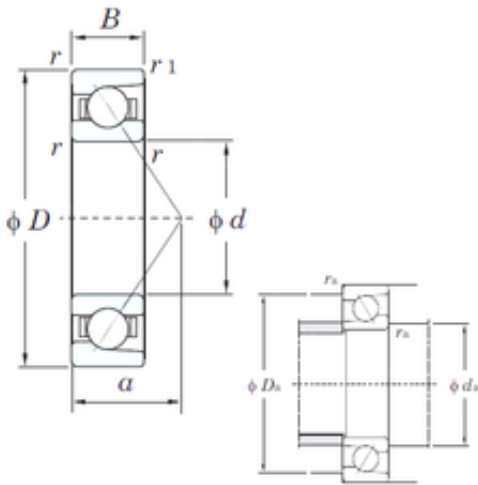

Double BALL BEARINGS CO, LTD

75 mm x 130 mm x 25 mm KOYO 7215C angular contact ball bearings

Bearing No. 7215C

7215C Bearing 2D drawings and 3D CAD models

Size	75x130x25 mm
Bore Diameter	75 mm
Outer Diameter	130 mm
Width	25 mm
d	75 mm
D	130 mm
B	25 mm
C	25 mm
Angle (°)	15 °
a	26.2 mm
r min.	1.5 mm
r1 min.	1 mm
da min.	83.5 mm
Da max.	121.5 mm
ra max.	1.5 mm
Weight	1.23 Kg
(Grease) Lubrication Speed	8000 r/min
(Oil) Lubrication Speed	11000 r/min
Bearing No.	7215C
r(min)	1.5
r1(min)	1
Cr	112
C0r	75.3
Cu	4.80
f0	14.6

Double BALL BEARINGS CO, LTD

Grease lub.	6400
Oil lub.	8800
a	26.2 mm
da(min)	83.5
Da(max)	121.5
ra(max)	1.5
(Refer.) Mass(kg)	1.23