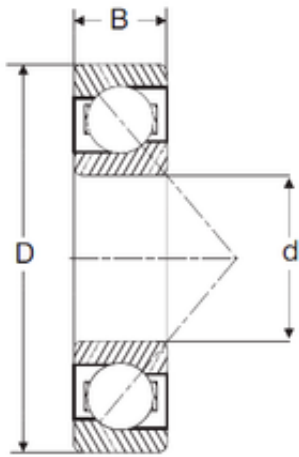

Double BALL BEARINGS CO, LTD

75 mm x 130 mm x 25 mm SIGMA 7215-B
angular contact ball bearings

Bearing No. 7215-B

Size	75x130x25 mm
Bore Diameter	75 mm
Outer Diameter	130 mm
Width	25 mm
d	75 mm
D	130 mm
B	25 mm
C	25 mm

7215-B Bearing 2D drawings and 3D CAD models