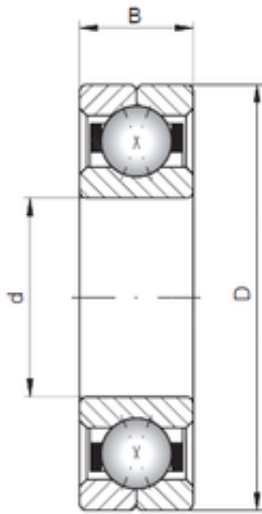

Double BALL BEARINGS CO, LTD

Loyal Q215 angular contact ball bearings

Bearing No. Q215

Size	75x130x25 mm
Bore Diameter	75 mm
Outer Diameter	130 mm
Width	25 mm
d	75 mm
D	130 mm
B1	25 mm
C	25 mm
Weight	1,48 Kg
Basic dynamic load rating (C)	115 kN
Basic static load rating (C0)	120 kN
(Grease) Lubrication Speed	3577 r/min

Q215 Bearing 2D drawings and 3D CAD models