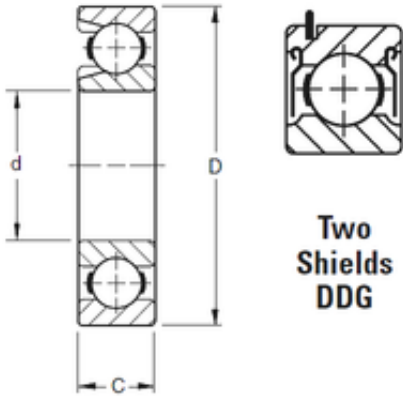

Double BALL BEARINGS CO, LTD

75 mm x 130 mm x 25 mm Timken 215WDDG
deep groove ball bearings

Bearing No. 215WDDG

Size	75x130x25 mm
Bore Diameter	75 mm
Outer Diameter	130 mm
Width	25 mm
d	75 mm
D	130 mm
B	25 mm
C	25 mm
Weight	1,334 Kg
Basic dynamic load rating (C)	99 kN

215WDDG Bearing 2D drawings and 3D CAD models