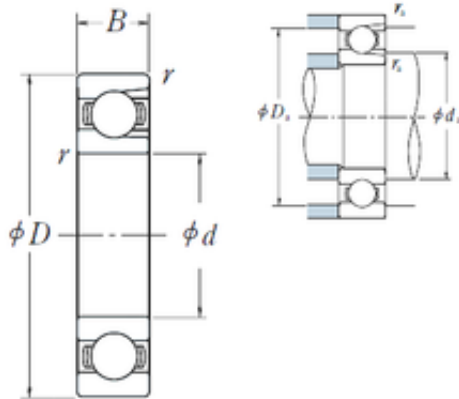

# Double BALL BEARINGS CO, LTD

75 mm x 130 mm x 25 mm NSK BL 215 deep groove ball bearings

Bearing No. BL 215

Size	75x130x25 mm
Bore Diameter	75 mm
Outer Diameter	130 mm
Width	25 mm
d	75 mm
D	130 mm
B	25 mm
C	25 mm
r min.	1,5 mm
da min.	83 mm
da max	90 mm
Da max.	122 mm
ra max.	1,5 mm
Weight	1,29 Kg
Basic dynamic load rating (C)	72 kN
Basic static load rating (C0)	72 kN
(Grease) Lubrication Speed	4 500 r/min

BL 215 Bearing 2D drawings and 3D CAD models