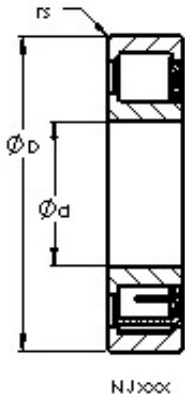

Double BALL BEARINGS CO, LTD

AST NJ215 EMA cylindrical roller bearings

Bearing No. NJ215 EMA

Size	75x130x25 mm
Bore Diameter	75 mm
Outer Diameter	130 mm
Width	25 mm
Bearing Type	NJ
Bore Dia (d)	75.0000
Outer Dia (D)	130.0000
Width (B)	25.0000
Radius (min) (rs)	1.500
Dynamic Load Rating (Cr)	130,000
Static Load Rating (Cor)	156,000
Max Speed (Grease) (X1000 RPM)	5
Max Speed (Oil) (X1000 RPM)	6
Max. Shaft Shoulder Dia. Inner (Li)	88.5
Min. Housing Shoulder Dia., Outer (Lo)	118.5
Weight (g)	1,420.00
Precision	RBEC 1
Standard Clearance	C0
Material	52100 Chrome steel, or equivalent

NJ215 EMA Bearing 2D drawings and 3D CAD models