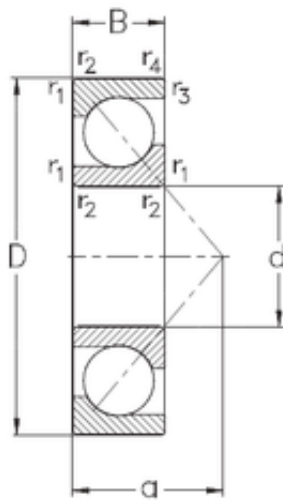

Double BALL BEARINGS CO, LTD

75 mm x 130 mm x 25 mm NKE 7215-BECB-MP angular contact ball bearings

Bearing No. 7215-BECB-MP

Size	75x130x25 mm
Bore Diameter	75 mm
Outer Diameter	130 mm
Width	25 mm
d	75 mm
D	130 mm
B	25 mm
C	25 mm
Angle (°)	40 °
a	56 mm
r1 min.	1,5 mm
r2 min.	1,5 mm
r3 min.	1 mm
r4 min.	1 mm
Weight	1,2 Kg
Basic dynamic load rating (C)	72 kN
Basic static load rating (C0)	58 kN

7215-BECB-MP Bearing 2D drawings and 3D CAD models