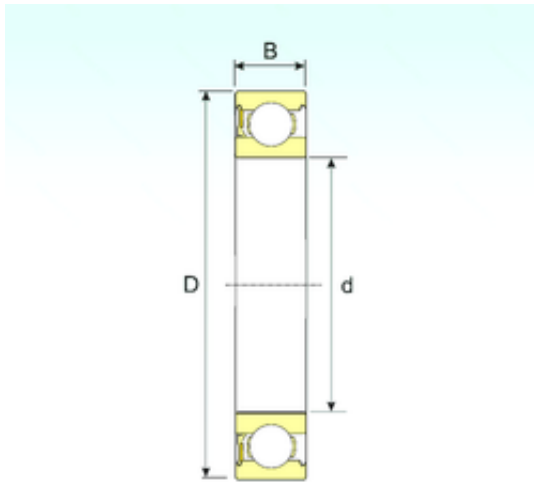

Double BALL BEARINGS CO, LTD

40 mm x 80 mm x 18 mm ISB 6208-RZ deep groove ball bearings

Bearing No. 6208-RZ

Size	40x80x18 mm
Bore Diameter	40 mm
Outer Diameter	80 mm
Width	18 mm
d	40 mm
D	80 mm
B	18 mm
C	18 mm
Weight	0,37 Kg
Basic dynamic load rating (C)	31,85 kN
Basic static load rating (C0)	18,62 kN

6208-RZ Bearing 2D drawings and 3D CAD models