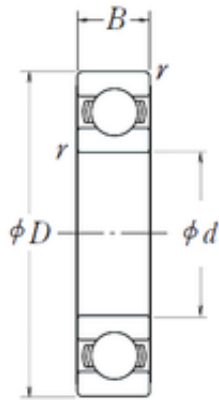

Double BALL BEARINGS CO, LTD

40 mm x 80 mm x 18 mm NSK
6208L11-H-20DDU deep groove ball bearings

Bearing No. 6208L11-H-20DDU

Size	40x80x18 mm
Bore Diameter	40 mm
Outer Diameter	80 mm
Width	18 mm
d	40 mm
D	80 mm
B	18 mm
C	18 mm
r min.	1,1 mm
Basic dynamic load rating (C)	24 800 kN

6208L11-H-20DDU Bearing 2D drawings and 3D CAD models