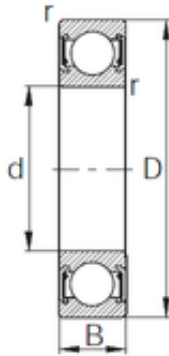

Double BALL BEARINGS CO, LTD

40 mm x 80 mm x 18 mm KBC 6208UU deep groove ball bearings

Bearing No. 6208UU

Size	40x80x18 mm
Bore Diameter	40 mm
Outer Diameter	80 mm
Width	18 mm
d	40 mm
D	80 mm
B	18 mm
C	18 mm
r	1.1 mm
Weight	0.369 Kg
Basic dynamic load rating (C)	29,1 kN
Basic static load rating (C0)	17,8 kN

6208UU Bearing 2D drawings and 3D CAD models