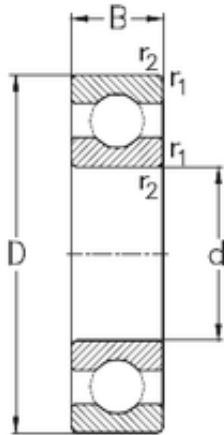

## Double BALL BEARINGS CO, LTD

40 mm x 80 mm x 18 mm NKE 6208 deep groove ball bearings

Bearing No. 6208

Size	40x80x18 mm
Bore Diameter	40 mm
Outer Diameter	80 mm
Width	18 mm
d	40 mm
D	80 mm
B	18 mm
C	18 mm
r1 min.	1,1 mm
r2 min.	1,1 mm
Weight	0,366 Kg
Basic dynamic load rating (C)	29,5 kN
Basic static load rating (C0)	18,2 kN

6208 Bearing 2D drawings and 3D CAD models