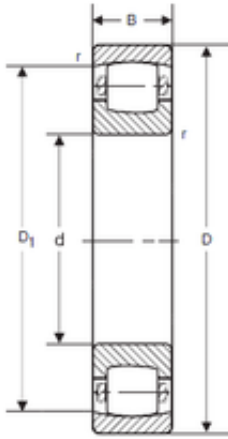

Double BALL BEARINGS CO, LTD

40 mm x 80 mm x 18 mm SIGMA 20208
spherical roller bearings

Bearing No. 20208

Size	40x80x18 mm
Bore Diameter	40 mm
Outer Diameter	80 mm
Width	18 mm
d	40 mm
D	80 mm
B	18 mm
C	18 mm

20208 Bearing 2D drawings and 3D CAD models