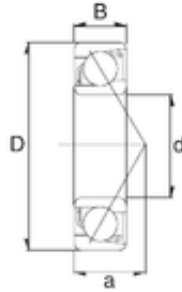

## Double BALL BEARINGS CO, LTD

40 mm x 80 mm x 18 mm ZEN 7208B-2RS  
angular contact ball bearings

Bearing No. 7208B-2RS

Size	40x80x18 mm
Bore Diameter	40 mm
Outer Diameter	80 mm
Width	18 mm
d	40 mm
D	80 mm
B	18 mm
C	18 mm
Weight	0,35 Kg
Basic dynamic load rating (C)	35,5 kN
Basic static load rating (C0)	23 kN
(Grease) Lubrication Speed	7300 r/min

7208B-2RS Bearing 2D drawings and 3D CAD models