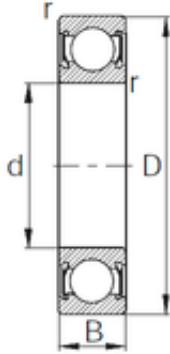

Double BALL BEARINGS CO, LTD

40 mm x 80 mm x 18 mm CYSD 6208-2RS deep groove ball bearings

Bearing No. 6208-2RS

Size	40x80x18 mm
Bore Diameter	40 mm
Outer Diameter	80 mm
Width	18 mm
d	40 mm
D	80 mm
B	18 mm
C	18 mm
r min.	1,1 mm
Weight	0,36 Kg
Basic dynamic load rating (C)	29,5 kN
Basic static load rating (C0)	18 kN

6208-2RS Bearing 2D drawings and 3D CAD models