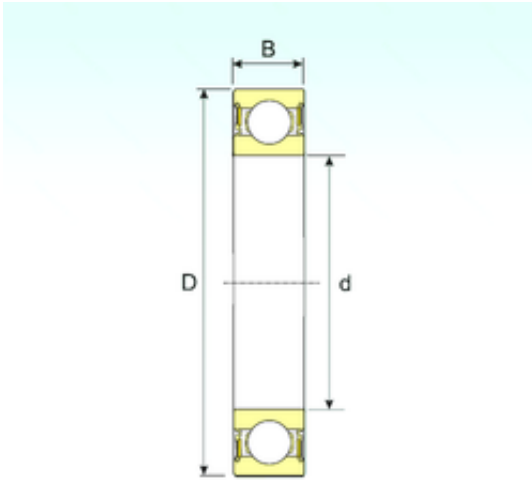

Double BALL BEARINGS CO, LTD

40 mm x 80 mm x 18 mm ISB 6208-2RS deep groove ball bearings

Bearing No. 6208-2RS

Size	40x80x18 mm
Bore Diameter	40 mm
Outer Diameter	80 mm
Width	18 mm
d	40 mm
D	80 mm
B	18 mm
C	18 mm
Weight	0,37 Kg
Basic dynamic load rating (C)	31,85 kN
Basic static load rating (C0)	18,62 kN

6208-2RS Bearing 2D drawings and 3D CAD models