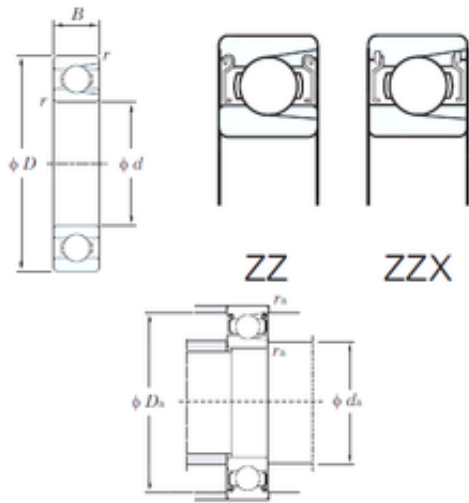

Double BALL BEARINGS CO, LTD

40 mm x 80 mm x 18 mm KOYO M6208ZZ
deep groove ball bearings

Bearing No. M6208ZZ

Size	40x80x18 mm
Bore Diameter	40 mm
Outer Diameter	80 mm
Width	18 mm
d	40 mm
D	80 mm
B	18 mm
C	18 mm
r min.	1.1 mm
da min.	46.5 mm
da max	49.5 mm
Da max.	73.5 mm
ra max.	1 mm
Weight	0.377 Kg
Basic dynamic load rating (C)	33.1 kN
Basic static load rating (C0)	27.8 kN
(Grease) Lubrication Speed	8300 r/min

M6208ZZ Bearing 2D drawings and 3D CAD models