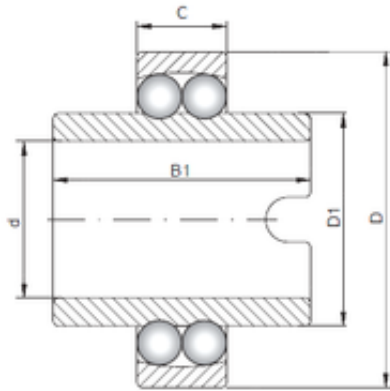

### Loyal 11208 self aligning ball bearings

Bearing No. 11208

Size	40x80x18 mm
Bore Diameter	40 mm
Outer Diameter	80 mm
Width	18 mm
d	40 mm
D	80 mm
B1	56 mm
C	18 mm
D1	54 mm
Weight	0,72 Kg
Basic dynamic load rating (C)	19 kN
Basic static load rating (C0)	6,55 kN

11208 Bearing 2D drawings and 3D CAD models