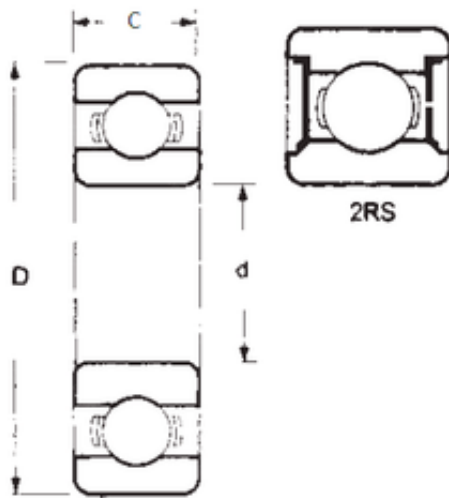

Double BALL BEARINGS CO, LTD

40 mm x 80 mm x 18 mm FBJ 6208-2RS deep groove ball bearings

Bearing No. 6208-2RS

Size	40x80x18 mm
Bore Diameter	40 mm
Outer Diameter	80 mm
Width	18 mm
d	40 mm
D	80 mm
B	18 mm
C	18 mm
Weight	0,37 Kg
Basic dynamic load rating (C)	30,7 kN
Basic static load rating (C0)	19 kN

6208-2RS Bearing 2D drawings and 3D CAD models