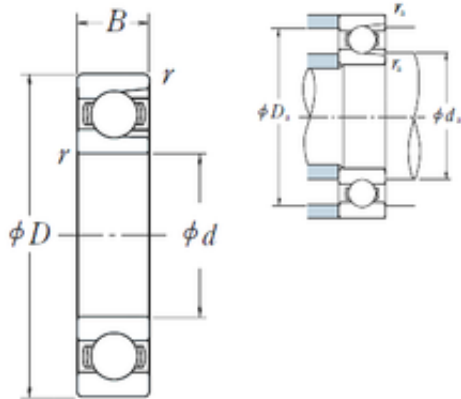

# Double BALL BEARINGS CO, LTD

35 mm x 72 mm x 17 mm NSK BL 207 deep groove ball bearings

Bearing No. BL 207

Size	35x72x17 mm
Bore Diameter	35 mm
Outer Diameter	72 mm
Width	17 mm
d	35 mm
D	72 mm
B	17 mm
C	17 mm
r min.	1,1 mm
da min.	41,5 mm
da max	44,5 mm
Da max.	65,5 mm
ra max.	1 mm
Weight	0,307 Kg
Basic dynamic load rating (C)	27,8 kN
Basic static load rating (C0)	22,1 kN
(Grease) Lubrication Speed	9 000 r/min

BL 207 Bearing 2D drawings and 3D CAD models