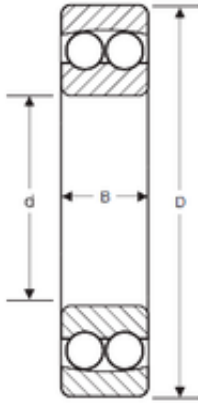

## Double BALL BEARINGS CO, LTD

35 mm x 72 mm x 17 mm SIGMA 1207 self aligning ball bearings

Bearing No. 1207

Size	35x72x17 mm
Bore Diameter	35 mm
Outer Diameter	72 mm
Width	17 mm
d	35 mm
D	72 mm
B	17 mm
C	17 mm

1207 Bearing 2D drawings and 3D CAD models