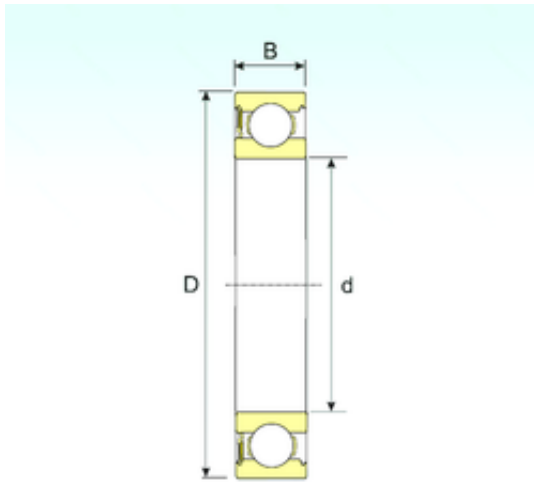

Double BALL BEARINGS CO, LTD

35 mm x 72 mm x 17 mm ISB 6207-RS deep groove ball bearings

Bearing No. 6207-RS

Size	35x72x17 mm
Bore Diameter	35 mm
Outer Diameter	72 mm
Width	17 mm
d	35 mm
D	72 mm
B	17 mm
C	17 mm
Weight	0,29 Kg
Basic dynamic load rating (C)	26,46 kN
Basic static load rating (C0)	15 kN

6207-RS Bearing 2D drawings and 3D CAD models