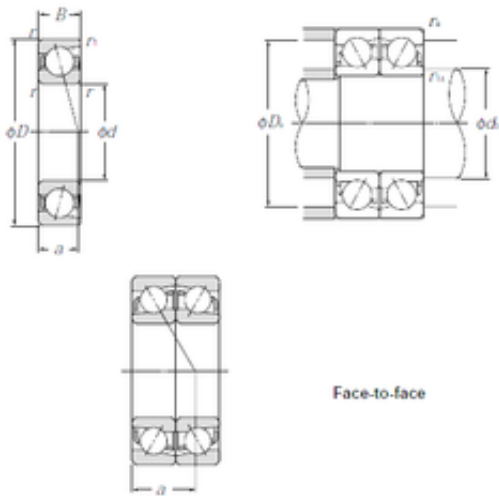

Double BALL BEARINGS CO, LTD

35 mm x 72 mm x 17 mm CYSD 7207BDF
angular contact ball bearings

Bearing No. 7207BDF

Size	35x72x17 mm
Bore Diameter	35 mm
Outer Diameter	72 mm
Width	17 mm
d	35 mm
D	72 mm
B	17 mm
C	17 mm
Angle (°)	40 °
r min.	1,1 mm
2B	34 mm
Weight	0,574 Kg
Basic dynamic load rating (C)	44 kN
Basic static load rating (C0)	36,5 kN
(Grease) Lubrication Speed	7500 r/min

7207BDF Bearing 2D drawings and 3D CAD models