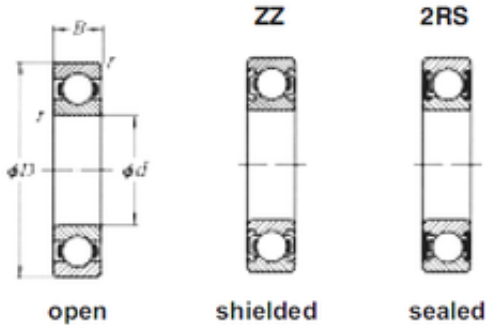

# Double BALL BEARINGS CO, LTD

35 mm x 72 mm x 17 mm Loyal 6207ZZ deep groove ball bearings

Bearing No. 6207ZZ

Size	35x72x17 mm
Bore Diameter	35 mm
Outer Diameter	72 mm
Width	17 mm
d	35 mm
D	72 mm
B	17 mm
C	17 mm

6207ZZ Bearing 2D drawings and 3D CAD models