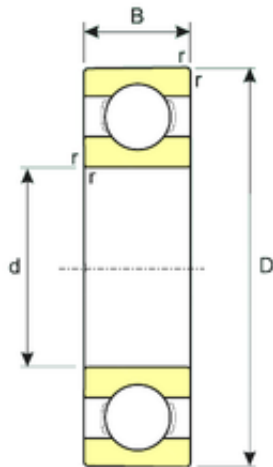

Double BALL BEARINGS CO, LTD

35 mm x 72 mm x 17 mm ISB 6207 deep groove ball bearings

Bearing No. 6207

Size	35x72x17 mm
Bore Diameter	35 mm
Outer Diameter	72 mm
Width	17 mm
d	35 mm
D	72 mm
B	17 mm
C	17 mm
Weight	0,29 Kg
Basic dynamic load rating (C)	26,5 kN
Basic static load rating (C0)	15 kN
(Grease) Lubrication Speed	9945 r/min

6207 Bearing 2D drawings and 3D CAD models