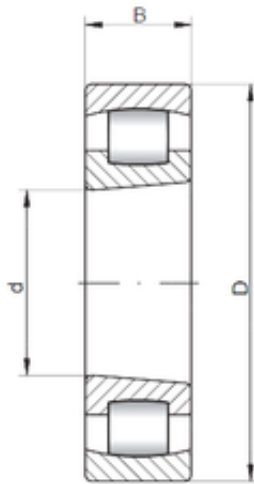

Double BALL BEARINGS CO, LTD

35 mm x 72 mm x 17 mm Loyal 20207 KC
spherical roller bearings

Bearing No. 20207 KC

Size	35x72x17 mm
Bore Diameter	35 mm
Outer Diameter	72 mm
Width	17 mm
d	35 mm
D	72 mm
B	17 mm
C	17 mm
Weight	0,301 Kg
Basic dynamic load rating (C)	40,5 kN
Basic static load rating (C0)	43 kN
(Grease) Lubrication Speed	3500 r/min

20207 KC Bearing 2D drawings and 3D CAD models