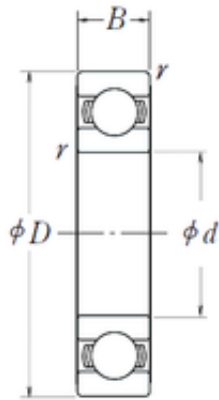

Double BALL BEARINGS CO, LTD

35 mm x 72 mm x 17 mm NSK 6207L11 deep groove ball bearings

Bearing No. 6207L11

Size	35x72x17 mm
Bore Diameter	35 mm
Outer Diameter	72 mm
Width	17 mm
d	35 mm
D	72 mm
B	17 mm
C	17 mm
r min.	1,1 mm
Basic dynamic load rating (C)	25,7 kN

6207L11 Bearing 2D drawings and 3D CAD models