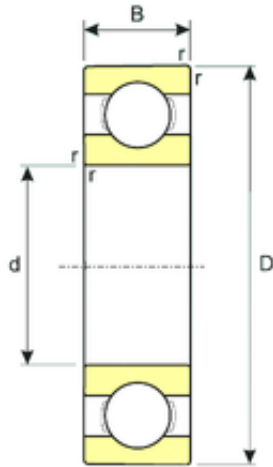

Double BALL BEARINGS CO, LTD

35 mm x 72 mm x 17 mm ISB SS 6207 deep groove ball bearings

Bearing No. SS 6207

Size	35x72x17 mm
Bore Diameter	35 mm
Outer Diameter	72 mm
Width	17 mm
d	35 mm
D	72 mm
B	17 mm
C	17 mm
Basic dynamic load rating (C)	21,168 kN
Basic static load rating (C0)	14,308 kN
(Grease) Lubrication Speed	9360 r/min
(Oil) Lubrication Speed	11700 r/min

SS 6207 Bearing 2D drawings and 3D CAD models