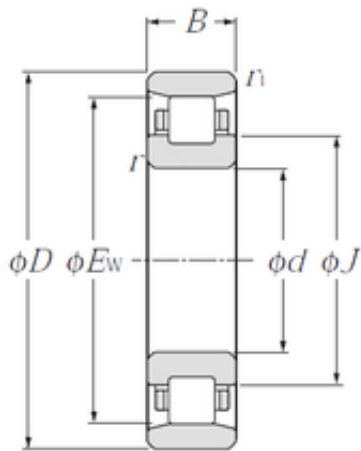

Double BALL BEARINGS CO, LTD

35 mm x 72 mm x 17 mm CYSD N207E
cylindrical roller bearings

Bearing No. N207E

Size	35x72x17 mm
Bore Diameter	35 mm
Outer Diameter	72 mm
Width	17 mm
d	35 mm
D	72 mm
B	17 mm
C	17 mm
Weight	0,311 Kg
Basic dynamic load rating (C)	48 kN
Basic static load rating (C0)	46,5 kN
(Grease) Lubrication Speed	7500 r/min

N207E Bearing 2D drawings and 3D CAD models