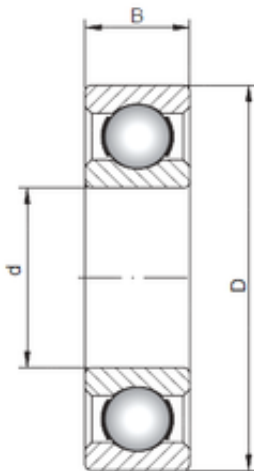

Double BALL BEARINGS CO, LTD

35 mm x 72 mm x 17 mm Loyal 6207 deep groove ball bearings

Bearing No. 6207

Size	35x72x17 mm
Bore Diameter	35 mm
Outer Diameter	72 mm
Width	17 mm
d	35 mm
D	72 mm
B	17 mm
C	17 mm
Weight	0,29 Kg
Basic dynamic load rating (C)	25,5 kN
Basic static load rating (C0)	15,3 kN
(Grease) Lubrication Speed	9800 r/min

6207 Bearing 2D drawings and 3D CAD models