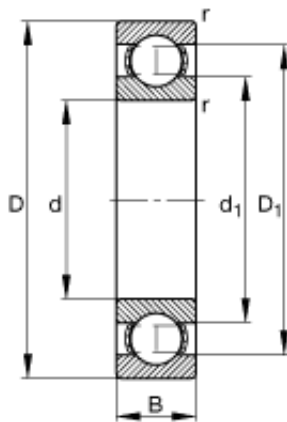

Double BALL BEARINGS CO, LTD

35 mm x 72 mm x 17 mm FAG S6207 deep groove ball bearings

Bearing No. S6207

Size	35x72x17 mm
Bore Diameter	35 mm
Outer Diameter	72 mm
Width	17 mm
d	35 mm
D	72 mm
B	17 mm
D_1	60,7 mm
$D_{a \max}$	65 mm
d_1	47,2 mm
$d_{a \min}$	42 mm
$r_{a \max}$	1 mm
r_{\min}	1,1 mm
m	0,285 kg / Weight
C_r	21810 N / Dynamic load rating (radial)
C_{0r}	12360 N / Static load rating (radial)
n_G	13800 1/min / Limiting speed
n_B	10300 1/min / Reference speed
C_{ur}	920 N / Fatigue limit load, radial

S6207 Bearing 2D drawings and 3D CAD models