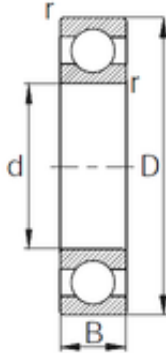

Double BALL BEARINGS CO, LTD

35 mm x 72 mm x 17 mm CYSD 6207 deep groove ball bearings

Bearing No. 6207

Size	35x72x17 mm
Bore Diameter	35 mm
Outer Diameter	72 mm
Width	17 mm
d	35 mm
D	72 mm
B	17 mm
C	17 mm
r min.	1,1 mm
Weight	0,27 Kg
Basic dynamic load rating (C)	25,5 kN
Basic static load rating (C0)	15,2 kN
(Grease) Lubrication Speed	8500 r/min

6207 Bearing 2D drawings and 3D CAD models