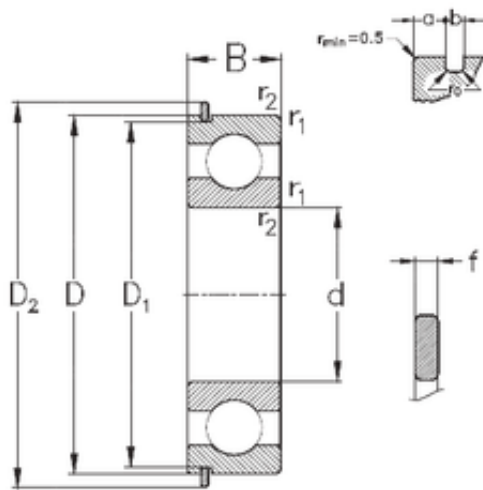

Double BALL BEARINGS CO, LTD

35 mm x 72 mm x 17 mm NKE 6207-Z-N deep groove ball bearings

Bearing No. 6207-Z-N

| | |
|-------------------------------|-------------|
| Size | 35x72x17 mm |
| Bore Diameter | 35 mm |
| Outer Diameter | 72 mm |
| Width | 17 mm |
| d | 35 mm |
| D | 72 mm |
| B | 17 mm |
| C | 17 mm |
| a | 3,28 mm |
| b | 1,9 mm |
| f | 1,7 mm |
| r1 min. | 1,1 mm |
| r2 min. | 1,1 mm |
| D1 | 68,81 mm |
| D2 | 78,6 mm |
| Weight | 0,288 Kg |
| Basic dynamic load rating (C) | 25,7 kN |
| Basic static load rating (C0) | 15,3 kN |

6207-Z-N Bearing 2D drawings and 3D CAD models