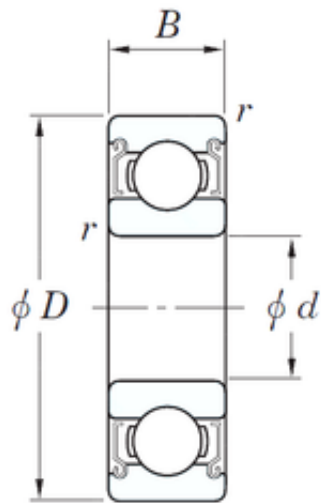

## Double BALL BEARINGS CO, LTD

35 mm x 72 mm x 17 mm KOYO SE 6207  
ZZSTMG3 deep groove ball bearings

Bearing No. SE 6207 ZZSTMG3

Size	35x72x17 mm
Bore Diameter	35 mm
Outer Diameter	72 mm
Width	17 mm
d	35 mm
D	72 mm
B	17 mm
C	17 mm
r	1,1 mm
Basic dynamic load rating (C)	25,7 kN

SE 6207 ZZSTMG3 Bearing 2D drawings and 3D CAD  
models