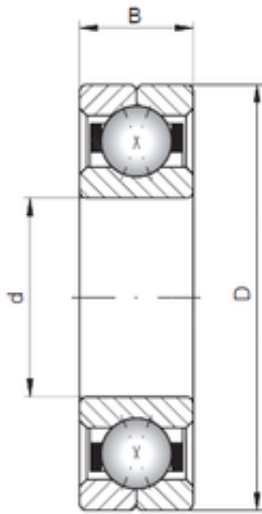

Double BALL BEARINGS CO, LTD

Loyal Q207 angular contact ball bearings

Bearing No. Q207

Size	35x72x17 mm
Bore Diameter	35 mm
Outer Diameter	72 mm
Width	17 mm
d	35 mm
D	72 mm
B1	17 mm
C	17 mm
Weight	0,37 Kg
Basic dynamic load rating (C)	45,3 kN
Basic static load rating (C0)	38,2 kN
(Grease) Lubrication Speed	6811 r/min

Q207 Bearing 2D drawings and 3D CAD models