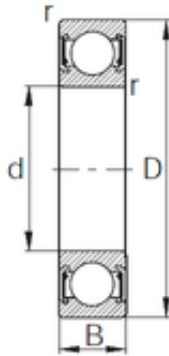

Double BALL BEARINGS CO, LTD

35 mm x 72 mm x 17 mm KBC 6207UU deep groove ball bearings

Bearing No. 6207UU

Size	35x72x17 mm
Bore Diameter	35 mm
Outer Diameter	72 mm
Width	17 mm
d	35 mm
D	72 mm
B	17 mm
C	17 mm
r	1.1 mm
Weight	0.285 Kg
Basic dynamic load rating (C)	25,7 kN
Basic static load rating (C0)	15,4 kN

6207UU Bearing 2D drawings and 3D CAD models