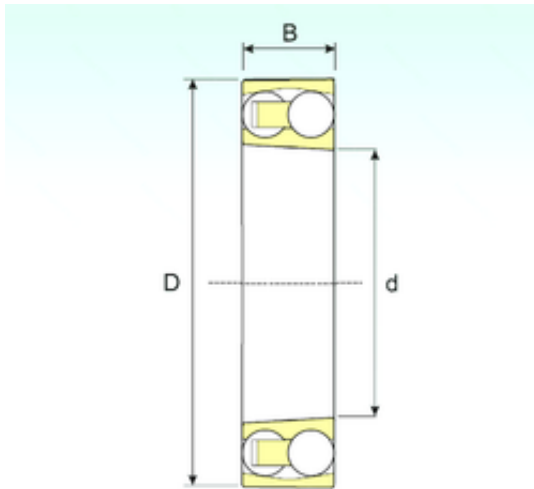

Double BALL BEARINGS CO, LTD

35 mm x 72 mm x 17 mm ISB 1207 KTN9 self aligning ball bearings

Bearing No. 1207 KTN9

Size	35x72x17 mm
Bore Diameter	35 mm
Outer Diameter	72 mm
Width	17 mm
d	35 mm
D	72 mm
B	17 mm
C	17 mm
Weight	0,32 Kg
Basic dynamic load rating (C)	18,62 kN
Basic static load rating (C0)	5,88 kN
(Grease) Lubrication Speed	9945 r/min