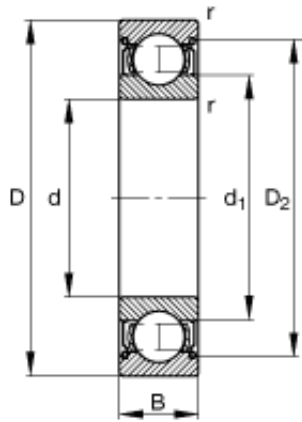

Double BALL BEARINGS CO, LTD

35 mm x 72 mm x 17 mm FAG 6207-2Z deep groove ball bearings

Bearing No. 6207-2Z

Size	35x72x17 mm
Bore Diameter	35 mm
Outer Diameter	72 mm
Width	17 mm
d	35 mm
D	72 mm
B	17 mm
D ₂	63,3 mm
D _{a max}	65 mm
d ₁	47,2 mm
d _{a min}	42 mm
r _{a max}	1 mm
r _{min}	1,1 mm
m	0,299 kg / Weight
C _r	27500 N / Dynamic load rating (radial)
C _{0r}	15300 N / Static load rating (radial)
n _G	11700 1/min / Limiting speed
n _B	10300 1/min / Reference speed
C _{ur}	770 N / Fatigue limit load, radial

6207-2Z Bearing 2D drawings and 3D CAD models