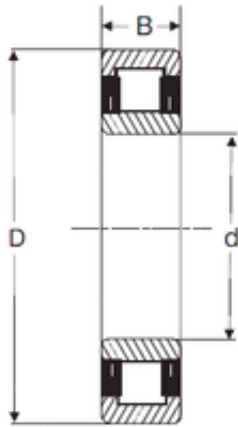

## Double BALL BEARINGS CO, LTD

35 mm x 72 mm x 17 mm SIGMA NU 207  
cylindrical roller bearings

Bearing No. NU 207

|                |             |
|----------------|-------------|
| Size           | 35x72x17 mm |
| Bore Diameter  | 35 mm       |
| Outer Diameter | 72 mm       |
| Width          | 17 mm       |
| d              | 35 mm       |
| D              | 72 mm       |
| B              | 17 mm       |
| C              | 17 mm       |

NU 207 Bearing 2D drawings and 3D CAD models