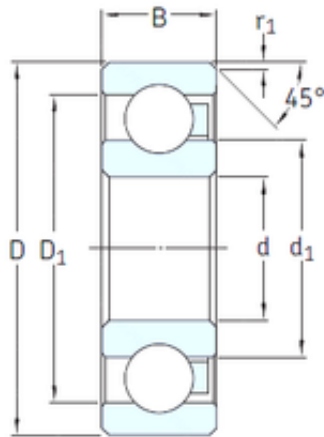

Double BALL BEARINGS CO, LTD

35 mm x 72 mm x 17 mm SKF 6207/HR11TN
deep groove ball bearings

Bearing No. 6207/HR11TN

Size	35x72x17 mm
Bore Diameter	35 mm
Outer Diameter	72 mm
Width	17 mm
d	35 mm
D	72 mm
B	17 mm
C	17 mm
d1	47 mm
r1 min.	0,9 mm
D1	60 mm
Weight	0,095 Kg
Basic dynamic load rating (C)	0,62 kN
Basic static load rating (C0)	0,41 kN

6207/HR11TN Bearing 2D drawings and 3D CAD models