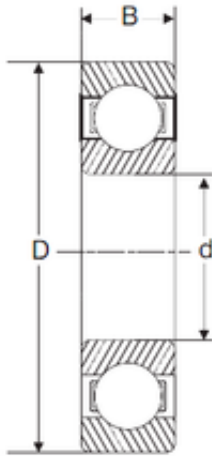

Double BALL BEARINGS CO, LTD

35 mm x 72 mm x 17 mm SIGMA 6207 deep groove ball bearings

Bearing No. 6207

Size	35x72x17 mm
Bore Diameter	35 mm
Outer Diameter	72 mm
Width	17 mm
d	35 mm
D	72 mm
B	17 mm
C	17 mm

6207 Bearing 2D drawings and 3D CAD models